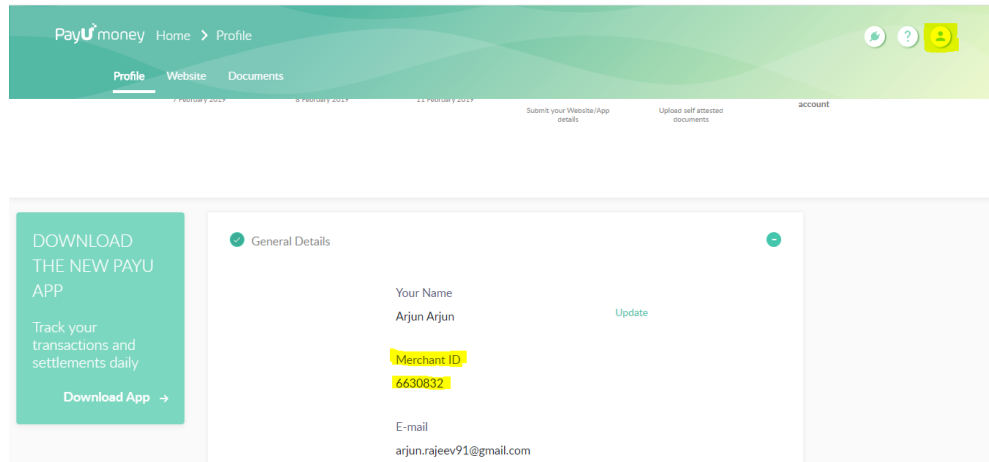

A step-by-step guide on How to find PayU Merchant ID

Click on the Profile tab at the top right corner of your PayU dashboard. Under the “General Details” tab, you will find your Merchant ID.

Merchant Salt and Merchant Key – Click on the Profile tab at the top right corner of your PayU dashboard. Under the “Integration Details” tab, you will find your Key and Salt.